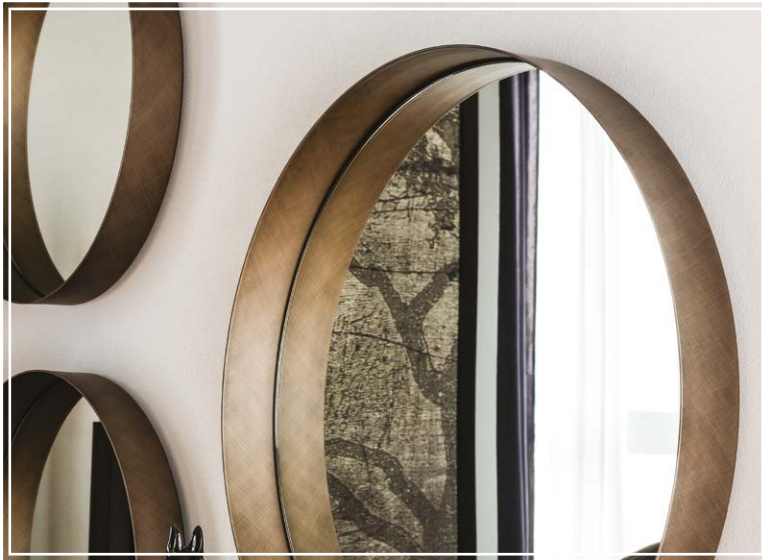

Metal Collection

Brushed Bronze
Wish mirrors