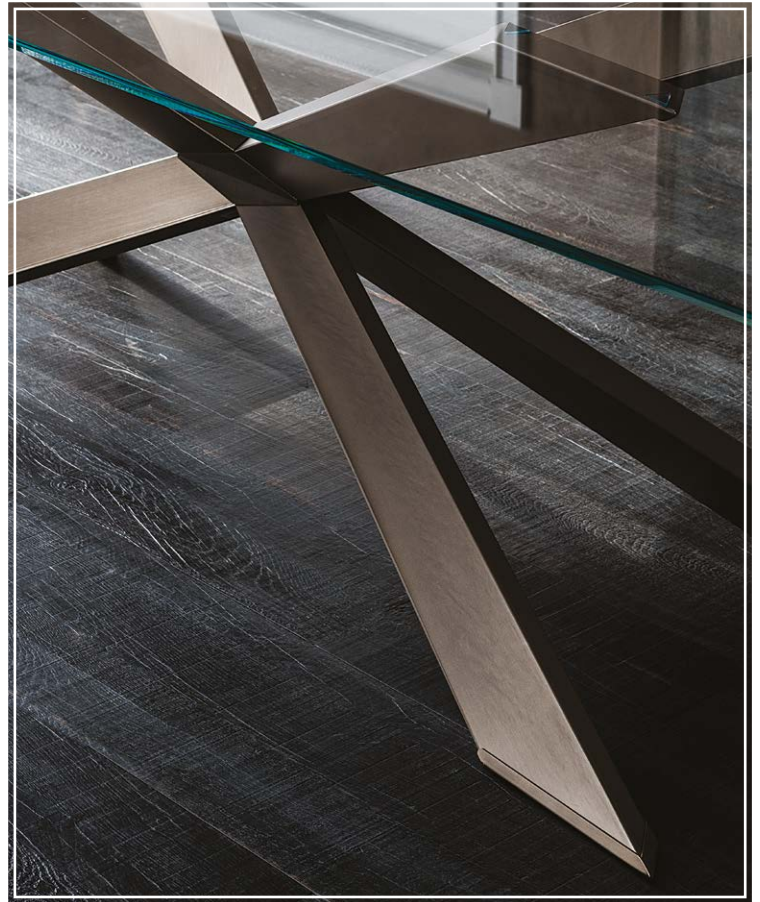

Brushed Bronze  
Terminal Keramik Premium Console

Brushed Bronze  
Skorpio Table

Brushed Collection

Brushed Grey  
Butterfly table

Brushed Grey  
Etoile console

11 Satin Titanium  
Spyder table

Embossed Lacquered Steel  
Elvis table